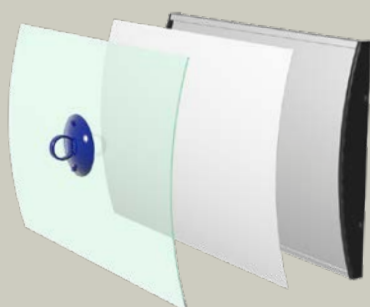

VÄGGMONTERADE WALL MOUNTED