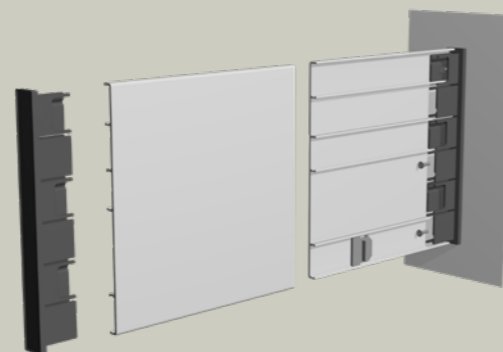

PROJECTED UTSTICKANDE