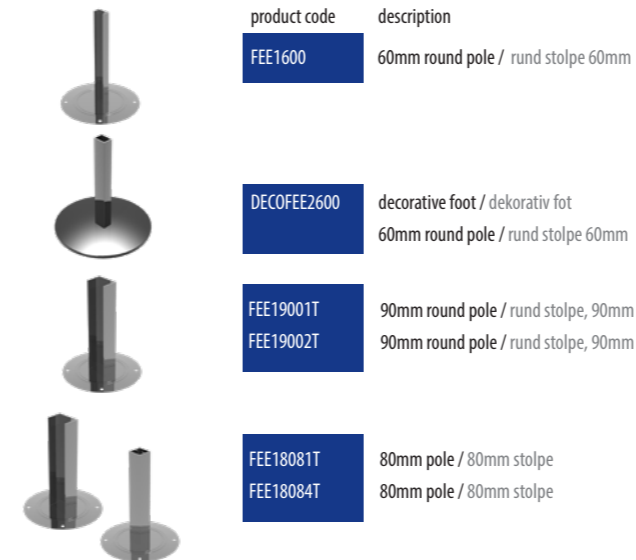

STEEL FEET / STÅLFÖTTER