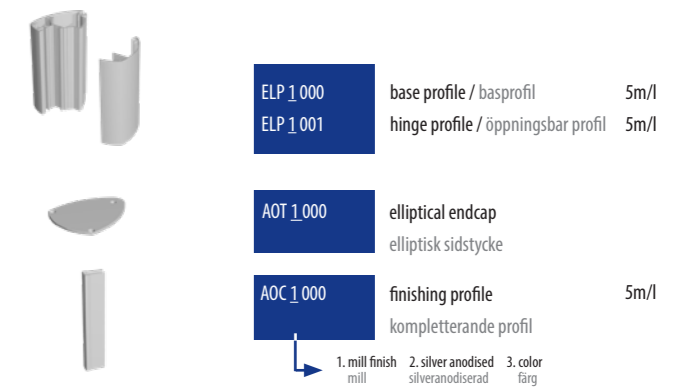

ELLIPTICAL POLES ELLIPTISKA STOLPAR

ELP_1_000	base profile / basprofil	5m/l
ELP_1_001	hinge profile / öppningsbar profil	5m/l
AOT_1_000	elliptical endcap elliptiskt sidstycke	
AOC_1_000	finishing profile kompletterande profil	5m/l

1. mill finish mill 2. silver anodised silveranodiserad 3. color färg

LIGHTING ACCESSORIES BELYSNINGSAACCESSOARER