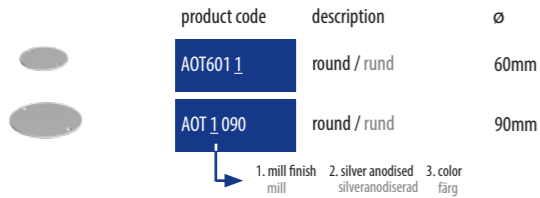

ALUMINIUM ENDCAPS SIDSTYCKEN I ALUMINIUM