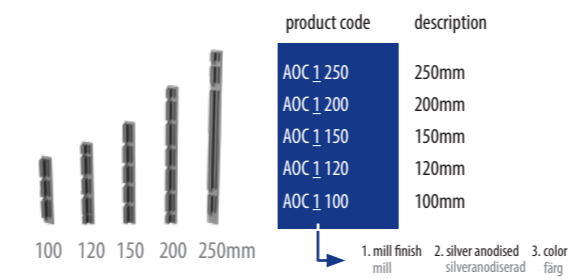

ALUMINIUM ENDCAPS SIDSTYCKEN I ALUMINIUM