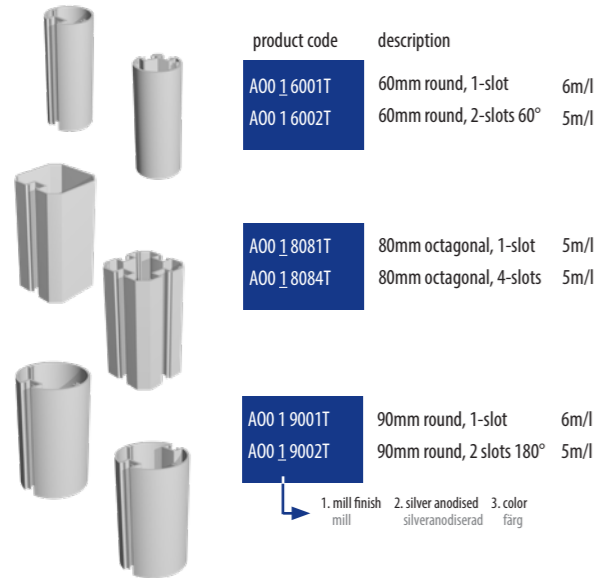

PROFILES & ACCESSORIES / PROFILER & TILLBEHÖR

ALUMINIUM POLES ALUMINUMSTOLPAR