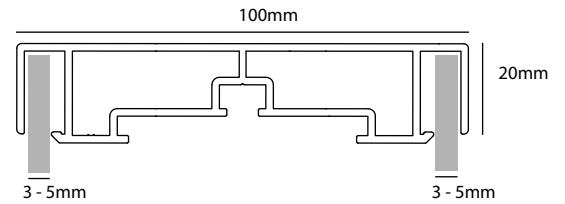

LIGHTBOX 120mm

product code

description

LB120-ST-SS10

120mm, base profile, single sided 6,1m/l

1. mill finish brut

LB120-01-SS10

120mm, 1 open side, single sided 6,1m/l

1. mill finish brut

PROFILES / PROFILÉS

DOUBLE SIDED LIGHTBOX PROFILES / PROFILÉS LIGHTBOX DOUBLE FACE

LIGHTBOX 100mm

product code

description

LB100-ST-DS10

100mm, base profile, double sided 6,1m/l

1. mill finish brut 2. silver anodised anodisé naturel

LB100-O2-DS10

100mm, 2 open sides, double sided 6,1m/l

1. mill finish brut 2. silver anodised anodisé naturel

LIGHTBOX 160mm

product code

description

LB160-ST-DS10

160mm, base profile, double sided 6,1m/l

1. mill finish brut

LB160-O2-DS10

160mm, 2 open sides, double sided 6,1m/l

1. mill finish brut

Note : Use clamping profile (LB-CP-10/20) to close the lightbox

PROFILES & ACCESSORIES / PROFILÉS & ACCESSOIRES