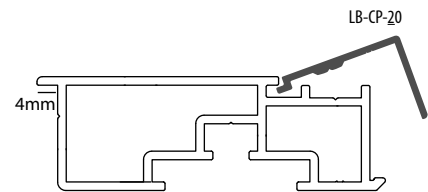

LB75-ST-SS10

75mm, base profile, single sided 6,1m/l

1. mill finish brut 2. silver anodised anodisé naturel

LB75-01-SS10

75mm, 1 open side, single sided 6,1m/l

1. mill finish brut 2. silver anodised anodisé naturel

LIGHTBOX 120mm

product code

description

LB120-ST-SS10

120mm, base profile, single sided 6,1m/l

1. mill finish brut

LB120-01-SS10

120mm, 1 open side, single sided 6,1m/l

1. mill finish brut

PROFILES / PROFILÉS

DOUBLE SIDED LIGHTBOX PROFILES / PROFILÉS LIGHTBOX DOUBLE FACE

LIGHTBOX 100mm

product code

description

LB100-ST-DS10

100mm, base profile, double sided 6,1m/l