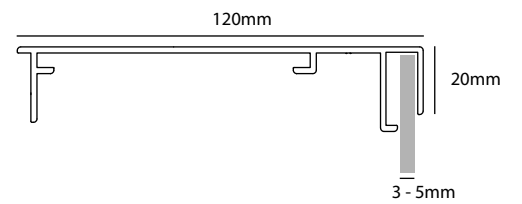

LB75-ST-SS10

75mm, base profile, single sided 6,1m/l

1. mill finish brut 2. silver anodised anodisé naturel

LB75-01-SS10

75mm, 1 open side, single sided 6,1m/l

1. mill finish brut 2. silver anodised anodisé naturel

LIGHTBOX 120mm

product code

description

LB120-ST-SS10

120mm, base profile, single sided 6,1m/l

1. mill finish brut

LB120-01-SS10

120mm, 1 open side, single sided 6,1m/l

1. mill finish brut

PROFILES / PROFILÉS

DOUBLE SIDED LIGHTBOX PROFILES / PROFILÉS LIGHTBOX DOUBLE FACE

LIGHTBOX 100mm

product code

description

LB100-ST-DS10

100mm, base profile, double sided 6,1m/l

1. mill finish brut 2. silver anodised anodisé naturel

LB100-O2-DS10

100mm, 2 open sides, double sided 6,1m/l

1. mill finish brut 2. silver anodised anodisé naturel

LIGHTBOX 160mm

product code

description

LB160-ST-DS10