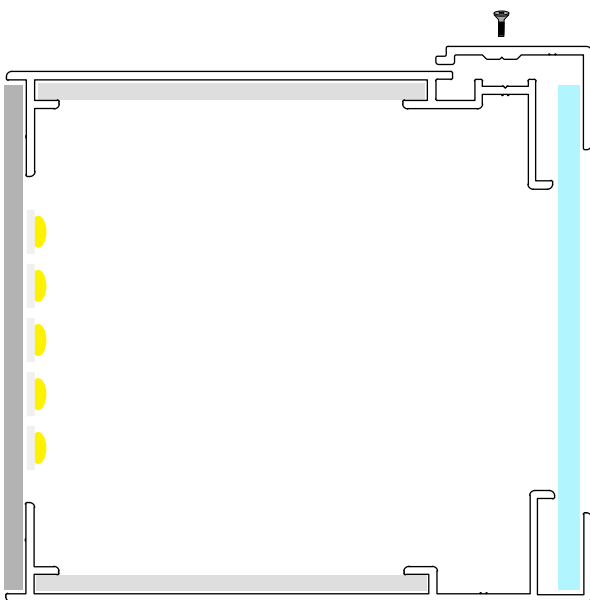

SINGLE SIDED LIGHTBOX 120mm

LB120-01-SS10