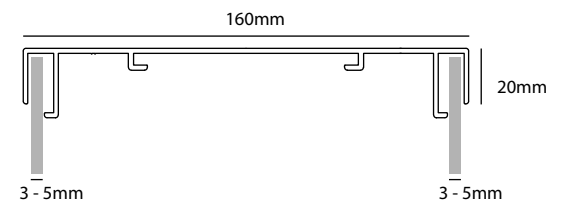

LB75-ST-SS10

75mm, base profile, single sided 6,1m/l

1. mill finish brut 2. silver anodised anodisé naturel

LB75-01-SS10

75mm, 1 open side, single sided 6,1m/l

1. mill finish brut 2. silver anodised anodisé naturel

1. mill finish brut

PROFILES / PROFILÉS

DOUBLE SIDED LIGHTBOX PROFILES / PROFILÉS LIGHTBOX DOUBLE FACE

LIGHTBOX 100mm

product code

description

LB100-ST-DS10

100mm, base profile, double sided 6,1m/l

1. mill finish brut 2. silver anodised anodisé naturel

LB100-O2-DS10

100mm, 2 open sides, double sided 6,1m/l

1. mill finish brut 2. silver anodised anodisé naturel

LIGHTBOX 160mm

product code

description

LB160-ST-DS10

160mm, base profile, double sided 6,1m/l

1. mill finish brut

LB160-O2-DS10

160mm, 2 open sides, double sided 6,1m/l

1. mill finish brut

Note : Use clamping profile (LB-CP-10/20) to close the lightbox

PROFILES & ACCESSORIES / PROFILÉS & ACCESSOIRES