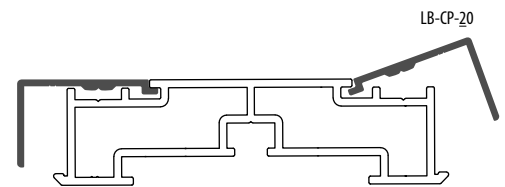

LIGHTBOX 120mm

product code

description

LB120-ST-SS10

120mm, base profile, single sided 6,1m/l

1. mill finish brut

LB120-01-SS10

120mm, 1 open side, single sided 6,1m/l

1. mill finish brut

PROFILES / PROFILÉS

DOUBLE SIDED LIGHTBOX PROFILES / PROFILÉS LIGHTBOX DOUBLE FACE

LIGHTBOX 100mm

product code

description

LB100-ST-DS10

100mm, base profile, double sided 6,1m/l

1. mill finish brut 2. silver anodised anodisé naturel

LB100-O2-DS10

100mm, 2 open sides, double sided 6,1m/l

1. mill finish brut 2. silver anodised anodisé naturel

LIGHTBOX 160mm

product code

description

LB160-ST-DS10

160mm, base profile, double sided 6,1m/l

1. mill finish brut

LB160-O2-DS10

160mm, 2 open sides, double sided 6,1m/l

1. mill finish brut

Note : Use clamping profile (LB-CP-10/20) to close the lightbox

PROFILES & ACCESSORIES / PROFILÉS & ACCESSOIRES