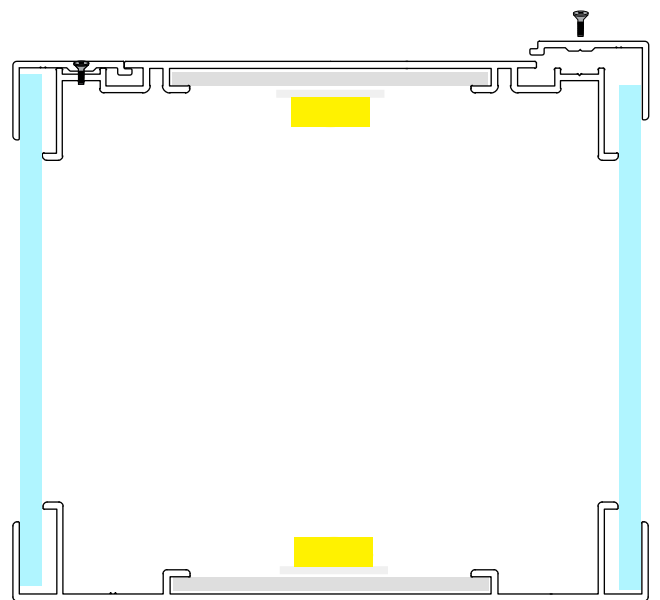

DOUBLE SIDED LIGHTBOX 160mm

LB160-02-DS10