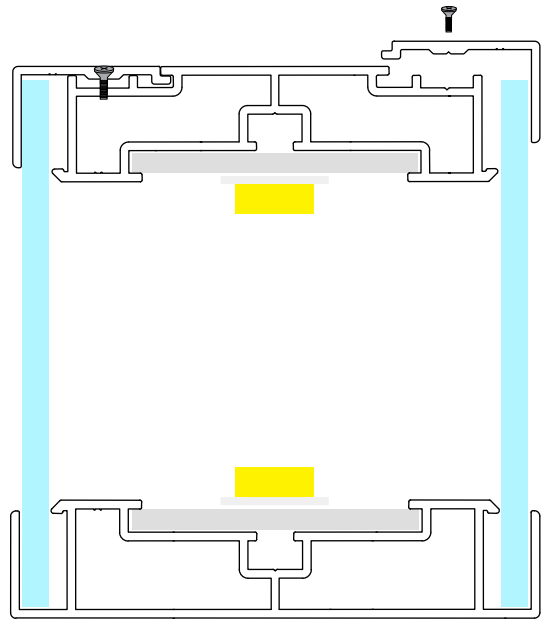

	product code	description
	LB75-CORNER	Lightbox 75mm, corner piece, mill finish - 30mm
	LB100-CORNER	Lightbox 100mm, corner piece, mill finish - 55mm
	LB120-CORNER	Lightbox 120mm, corner piece, mill finish - 80mm
	LB160-CORNER	Lightbox 160mm, corner piece, mill finish - 80mm

INSTALLATION GUIDE / GUIDE D'INSTALLATION

SINGLE SIDED LIGHTBOX 75mm

LB75-01-SS20

LB75-ST-SS20

DOUBLE SIDED LIGHTBOX 100mm

LB100-02-DS20

LB100-ST-DS20

SINGLE SIDED LIGHTBOX 120mm