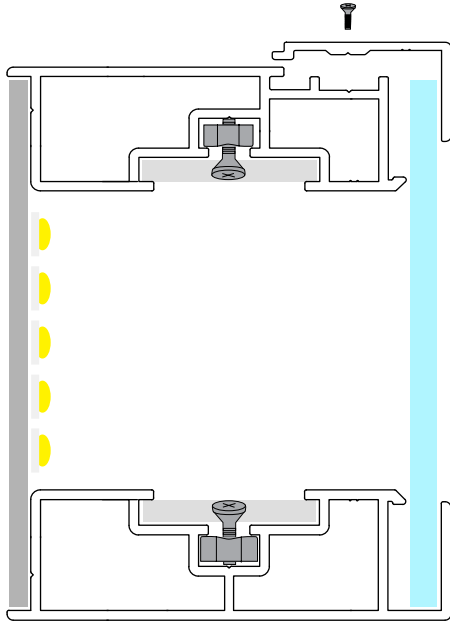

PROFILES / PROFILÉS

	product code	description	
	LB-CP-10	Clamping profile lightbox 1. mill finish brut 2. silver anodised anodisé naturel	6,1m/l
	LB-CORNER-10	Corner profile	6,1m/l

ACCESSORIES / ACCESSOIRES

	product code	description
	LB75-CORNER	Lightbox 75mm, corner piece, mill finish - 30mm
	LB100-CORNER	Lightbox 100mm, corner piece, mill finish - 55mm
	LB120-CORNER	Lightbox 120mm, corner piece, mill finish - 80mm
	LB160-CORNER	Lightbox 160mm, corner piece, mill finish - 80mm

INSTALLATION GUIDE / GUIDE D'INSTALLATION

SINGLE SIDED LIGHTBOX 75mm

LB75-01-SS20

LB75-ST-SS20

DOUBLE SIDED LIGHTBOX 100mm

LB100-02-DS20

LB100-ST-DS20

SINGLE SIDED LIGHTBOX 120mm