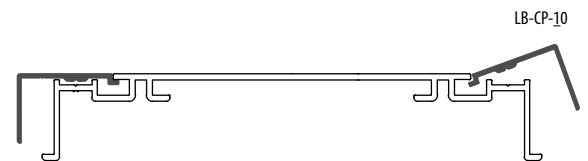

1. mill finish brut 2. silver anodised anodisé naturel

LB100-O2-DS10

100mm, 2 open sides, double sided 6,1m/l

1. mill finish brut 2. silver anodised anodisé naturel

LIGHTBOX 160mm

product code

description

LB160-ST-DS10

160mm, base profile, double sided 6,1m/l

1. mill finish brut

LB160-O2-DS10

160mm, 2 open sides, double sided 6,1m/l

1. mill finish brut

Note : Use clamping profile (LB-CP-10/20) to close the lightbox

PROFILES & ACCESSORIES / PROFILÉS & ACCESSOIRES

PROFILES / PROFILÉS

	product code	description	
	LB-CP-10	Clamping profile lightbox 1. mill finish brut 2. silver anodised anodisé naturel	6,1m/l
	LB-CORNER-10	Corner profile	6,1m/l

ACCESSORIES / ACCESSOIRES