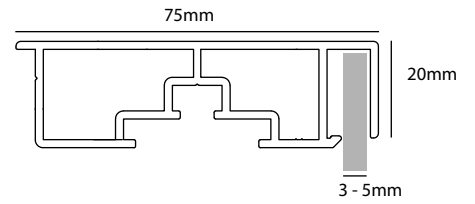

LIGHTBOX

COSIGN

MODULAR SIGN SYSTEMS & WAY FINDING SOLUTIONS

PROFILES / PROFILÉS

SINGLE SIDED LIGHTBOX PROFILES / PROFILÉS LIGHTBOX SIMPLE FACE

LIGHTBOX 75mm

product code

description

LB75-ST-SS10

75mm, base profile, single sided 6,1m/l

1. mill finish brut 2. silver anodised anodisé naturel

LB75-01-SS10

75mm, 1 open side, single sided 6,1m/l

1. mill finish brut 2. silver anodised anodisé naturel

LIGHTBOX 120mm

product code

description

LB120-ST-SS10

120mm, base profile, single sided 6,1m/l

1. mill finish brut

LB120-01-SS10

120mm, 1 open side, single sided 6,1m/l

1. mill finish brut

PROFILES / PROFILÉS

DOUBLE SIDED LIGHTBOX PROFILES / PROFILÉS LIGHTBOX DOUBLE FACE

LIGHTBOX 100mm

product code

description

LB100-ST-DS10

100mm, base profile, double sided 6,1m/l